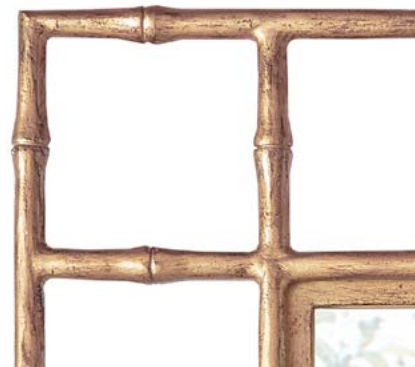

THIBAUT

BAMBOO METAL MIRROR

7874-T32

dimensions shown

Overall size: 32" square x 2" deep

Frame: 3/4" Bamboo steel

Custom sizes available—please call for details

standard size also available

7874-T46: Overall size: 46" square x 2" deep

7874-T54: Overall size: 54" square x 2" deep

BAMBOO METAL MIRROR

7874-T32

This stylish and modern mirror with 3/4" Bamboo steel frame and plain non-beveled mirror can be displayed in many different settings throughout your home or office. Our metal mirrors are fully customizable by the inch for a truly one-of-a-kind piece, made to perfectly fit your interior. Send us your design / diagram for a custom quote.

dimensions

Overall size: 32" square x 2" deep
Frame: 3/4" Bamboo steel

standard features

Bamboo steel frame
Plain 1/4" mirror
Open frame work
Hard backed and cleated

custom options

Customizable by the inch
9 metal finish options
Antique or beveled mirror
Please call for details and pricing.

as shown

T13 Vintage Gold standard metal finish

The natural grasscloth wallcoverings approved for our Occasional Wrapped Furniture may slightly vary in color from roll to roll as these are 100% natural fibers, absorbing the dyes at different rates. Additionally, the hand-finishing production process involves numerous sanding and clear sealer steps followed by protective coats of clear varnish which may slightly darken the final color. Grasscloth is a natural, handcrafted product known for its distinctive texture, color variations, and irregularities in weaving. These irregularities are part of the beauty of grasscloth and should be embraced as such. To maintain the integrity of the product, please avoid exposure to direct sunlight and humid conditions, as this may cause fading and lifting of the paper.