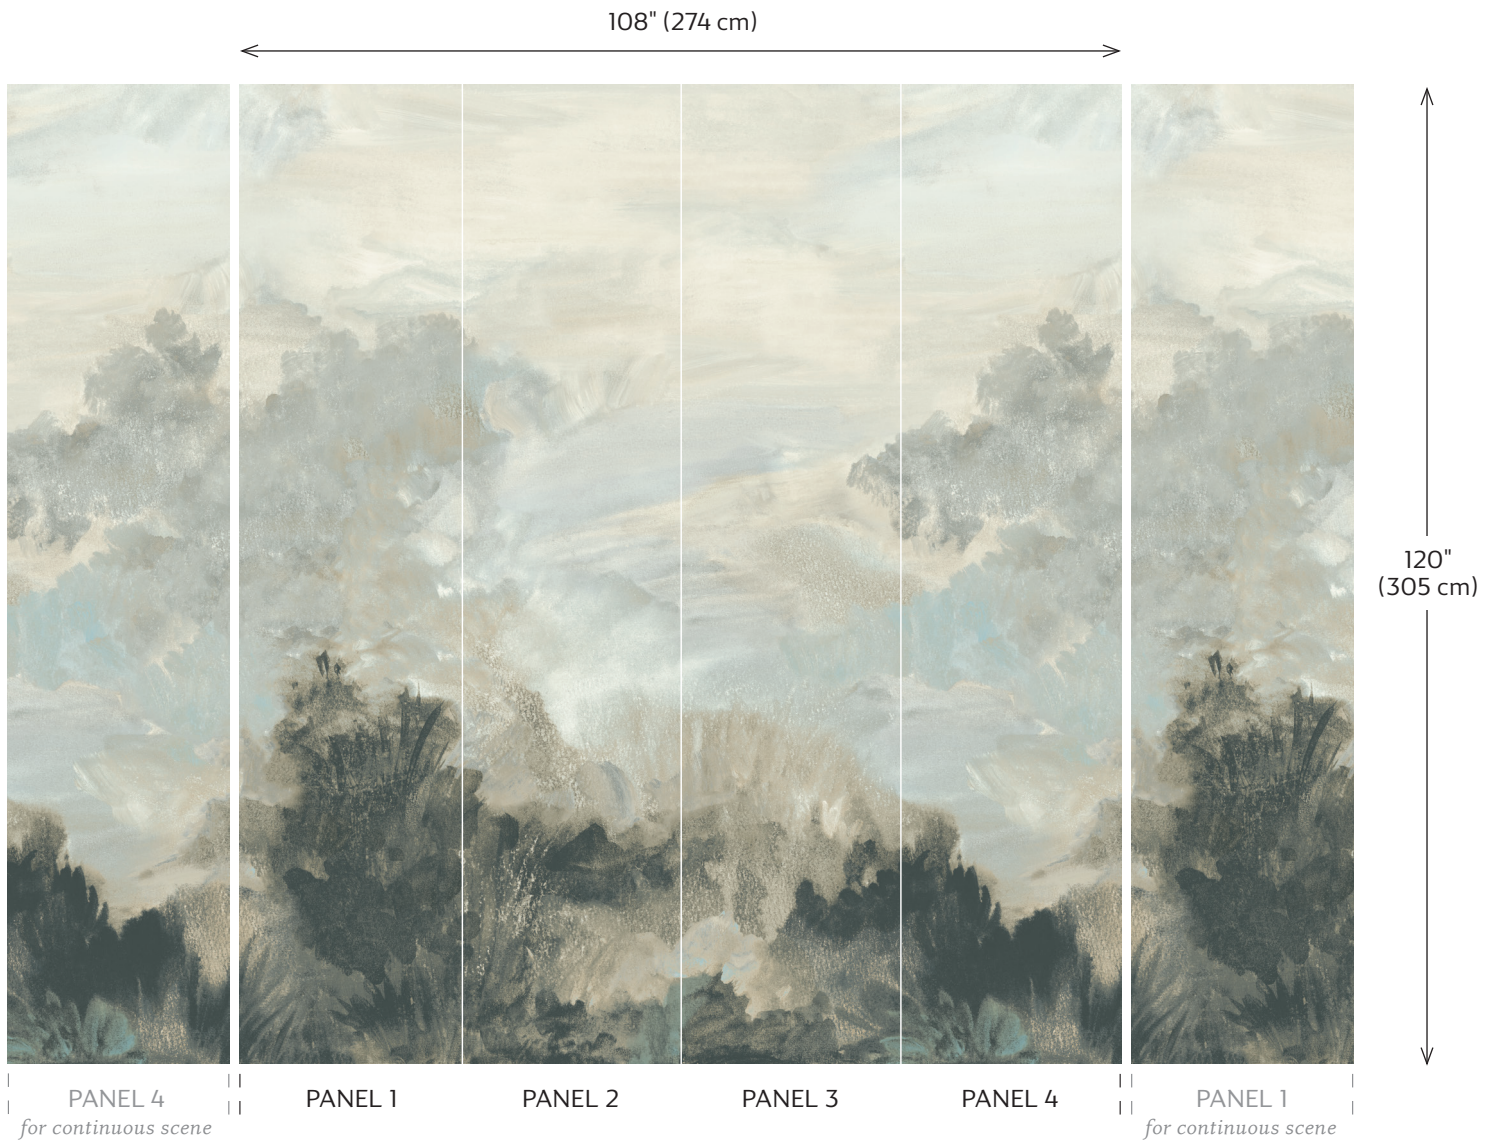

# Twilight Mural

NEUTRAL

**TM41054** for full set of 4 panels

The Twilight Mural is a four panel set that totals 108" (274 cm) wide. Each panel is 27" (69 cm) wide and 120" (305 cm) high. Mural is sold as a four panel set only, and not as individual panels. Multiple sets can be ordered for a continuous scene, as the left side of Panel 1 joins with the right side of Panel 4, shown in italics above.