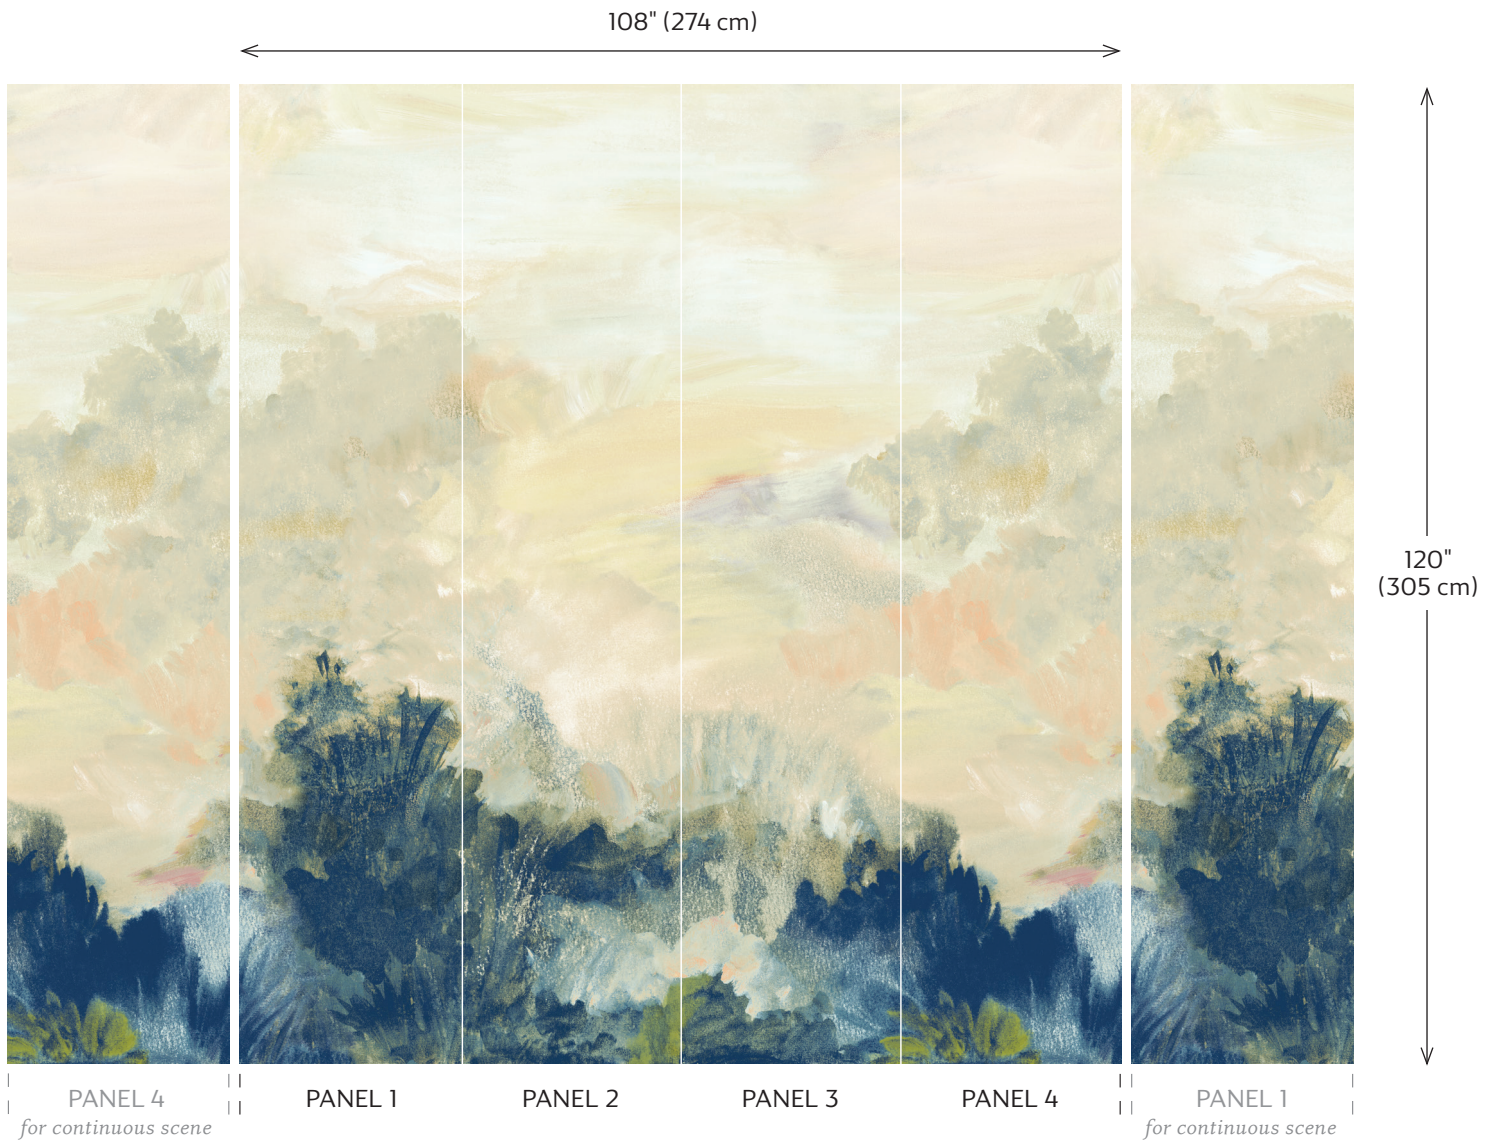

Twilight Mural

MULTI

TM41056 for full set of 4 panels

The Twilight Mural is a four panel set that totals 108" (274 cm) wide. Each panel is 27" (69 cm) wide and 120" (305 cm) high. Mural is sold as a four panel set only, and not as individual panels. Multiple sets can be ordered for a continuous scene, as the left side of Panel 1 joins with the right side of Panel 4, shown in italics above.