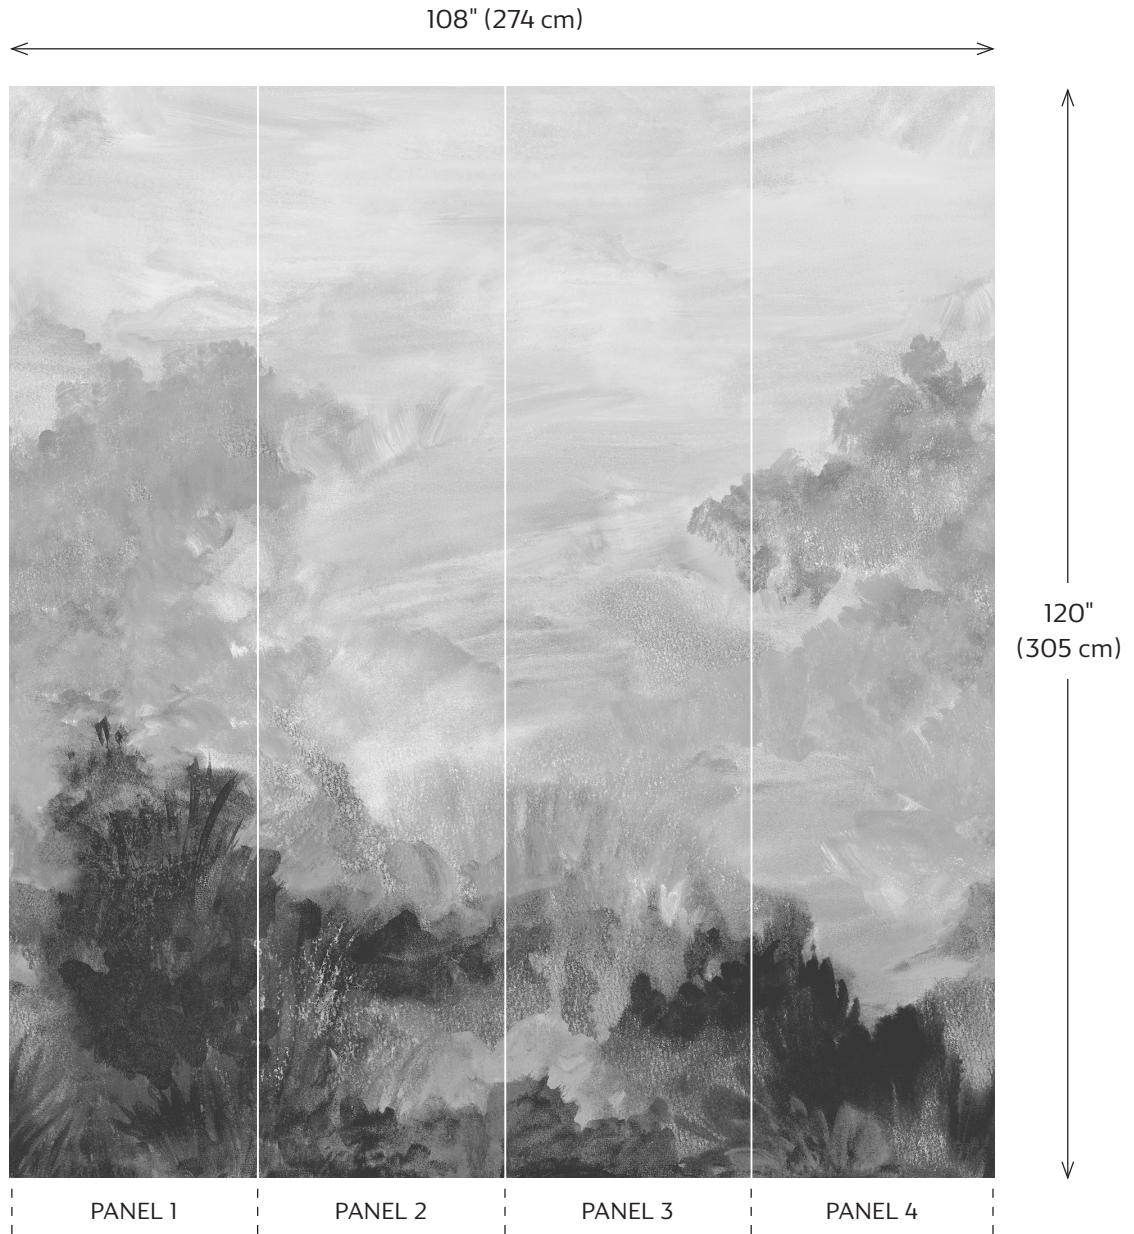

Twilight Mural

The Twilight Mural is a four panel set that totals 108" (274 cm) wide. Each panel is 27" (69 cm) wide and 120" (305 cm) high. Mural is sold as a four panel set only, and not as individual panels. Multiple sets can be ordered for a continuous scene, as the left side of Panel 1 joins with the right side of Panel 4.

COLOR	PATTERN #
Neutral	TM41054
Blue	TM41055
Multi	TM41056

THIBAUT